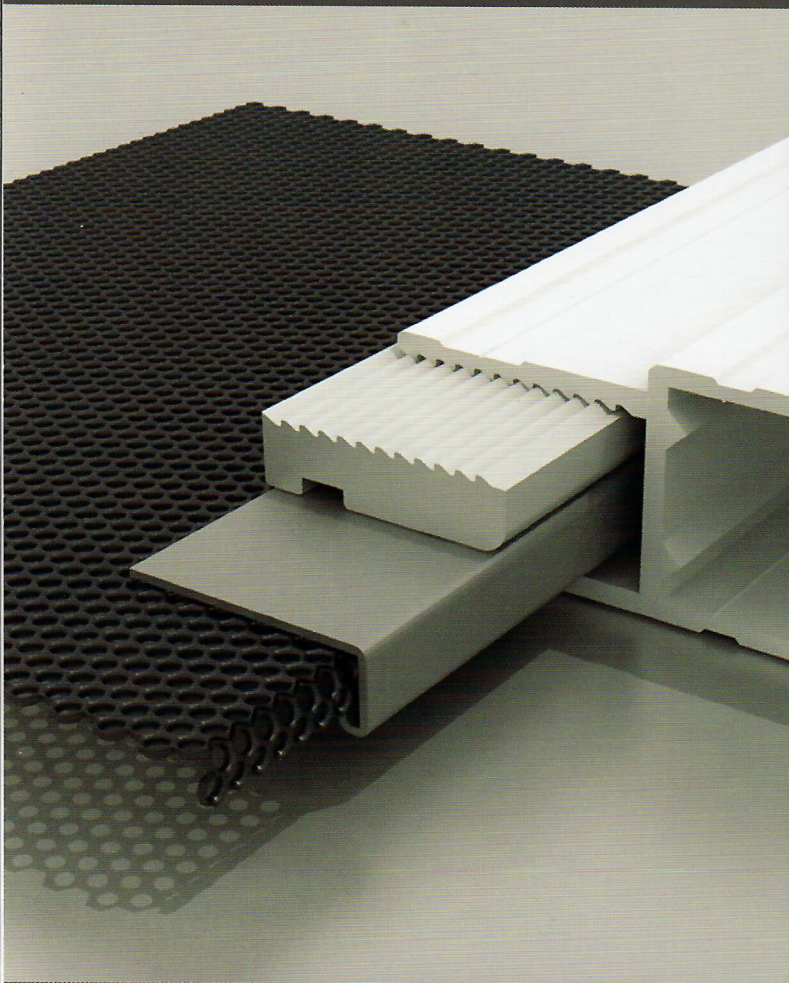

introduction

Security doors and screens have long been the 'front line' of protection from intruders on Australian homes. ClearShield is now providing a welcomed change to ugly grilles and mesh screens.

ClearShield has created a new era with its unique stainless steel perforated sheet assembly. This unique assembly is patented here in Australia and overseas.

ClearShield Stainless Steel Security Doors and Screens provide optimum visibility allowing home owners to enjoy the view and breeze by leaving their doors and windows open without compromising security.

Now available Australia wide through our network of authorised ClearShield manufacturers.

accreditations

ClearShield is the only multi design award winning security screen system in Australia. With a string of prestigious awards, ClearShield is the brand that home owners can trust for security screens and doors.

ClearShield security doors and security screens are a trusted brand and a clear leader within their industry.