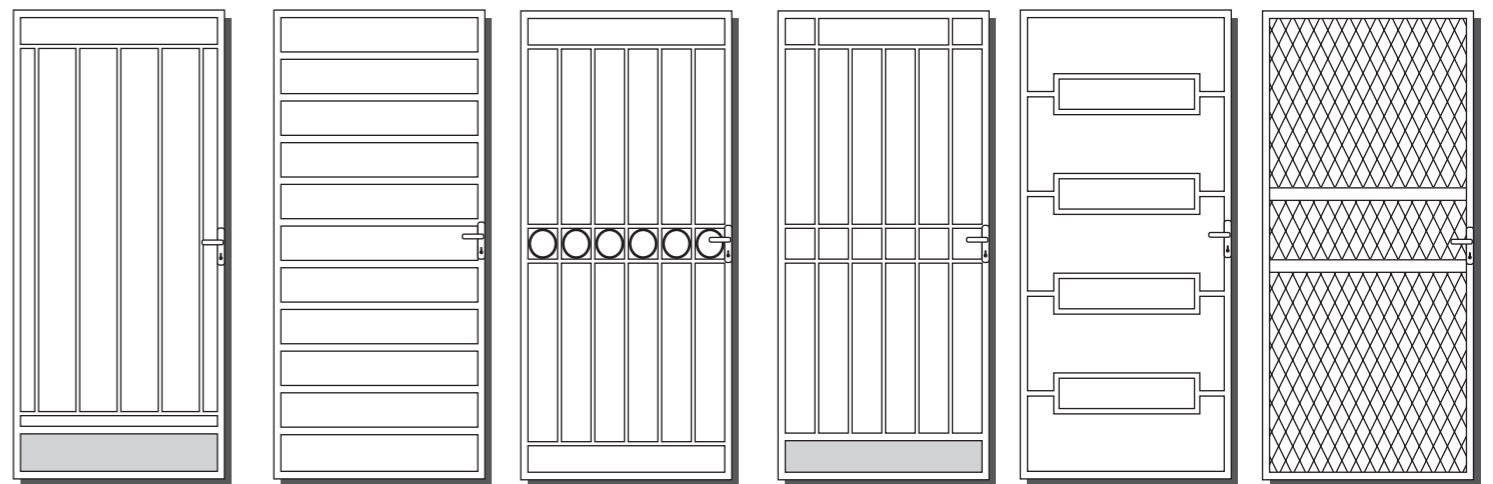

MACEDON   MILDURA   MANSFIELD   SWAN HILL   BEACON COVE   BENALLA

- FULLY WELDED CONSTRUCTION COMBINING QUALITY AUSTRALIAN SOLID & TUBULAR STEEL
- PROFESSIONALLY MEASURED, MADE & INSTALLED BY EXPERIENCED TRADES PEOPLE
- QUALITY SINGLE POINT DEADLOCK WITH KEYLESS LOCKING SNIB
- POWDER COATED OVER A ZINC PLATED BASE
- LARGE VARIETY OF HERITAGE OR MODERN COLOURS IN A POWDER COATED FINISH, OVEN BAKED FOR HIGH QUALITY AND DURABLE FINISH
- PRICE INCLUDES MEASURE AND INSTALLATION TO DOMESTIC DOORWAYS UP TO 2100mm x 900mm
- ILLUSTRATIONS ARE A GUIDE ONLY - STYLE MAY CHANGE DUE TO DOOR FRAME DIMENSIONS.

WINDOW GRILLES