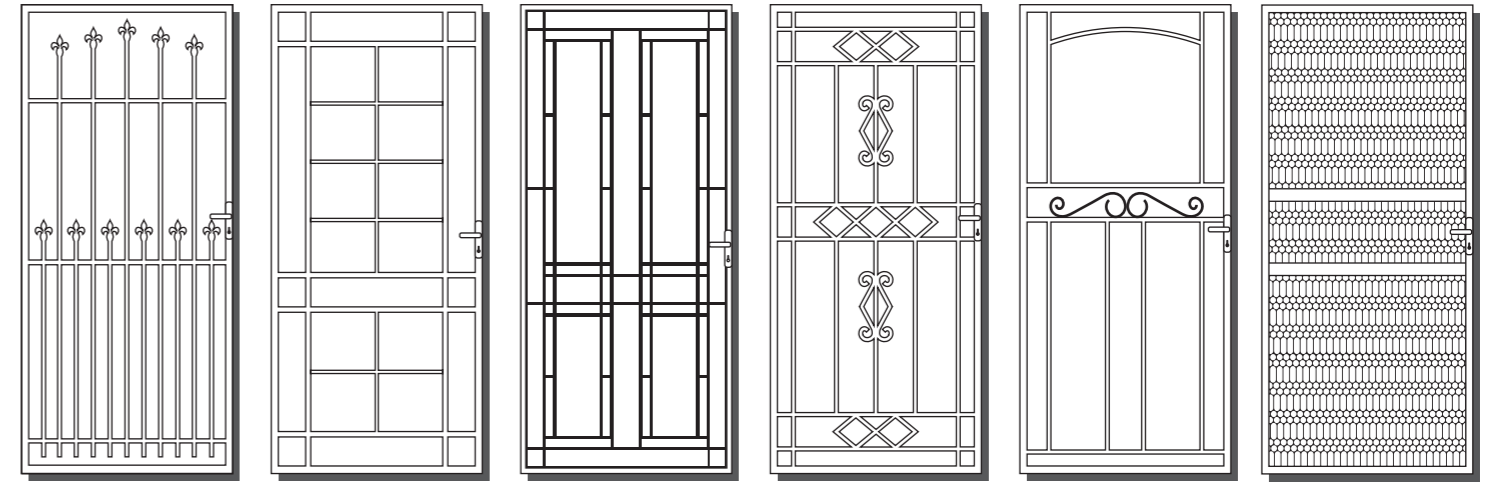

TORQUAY   PORTLAND   EMERALD   BRIGHT   SORRENTO   STAWELL