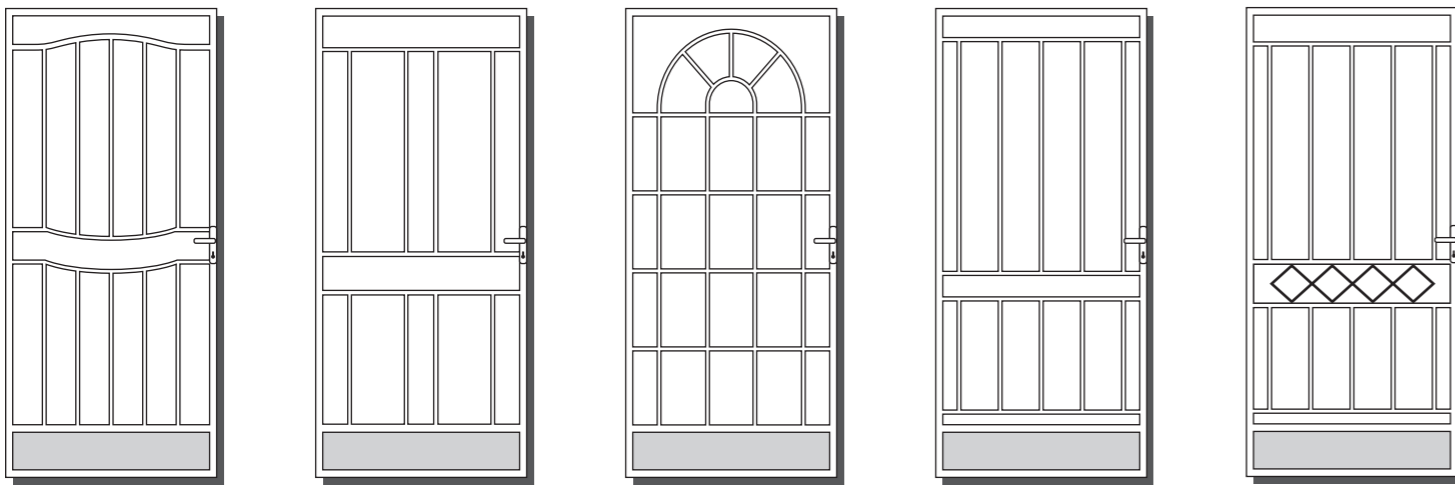

## OPTIONAL SECURITY BARS AVAILABLE ON HERITAGE COLLECTION

50 x 20 HEAVY DUTY CONSTRUCTION  
- WELDED FOR STRENGTH

CHOOSE FROM THE ABOVE SAMPLES OR  
CONFIGURE YOUR OWN DESIGN

DAYLESFORD 1/SB

SAMPLE OF  
OPTIONAL  
SECURITY  
BARS