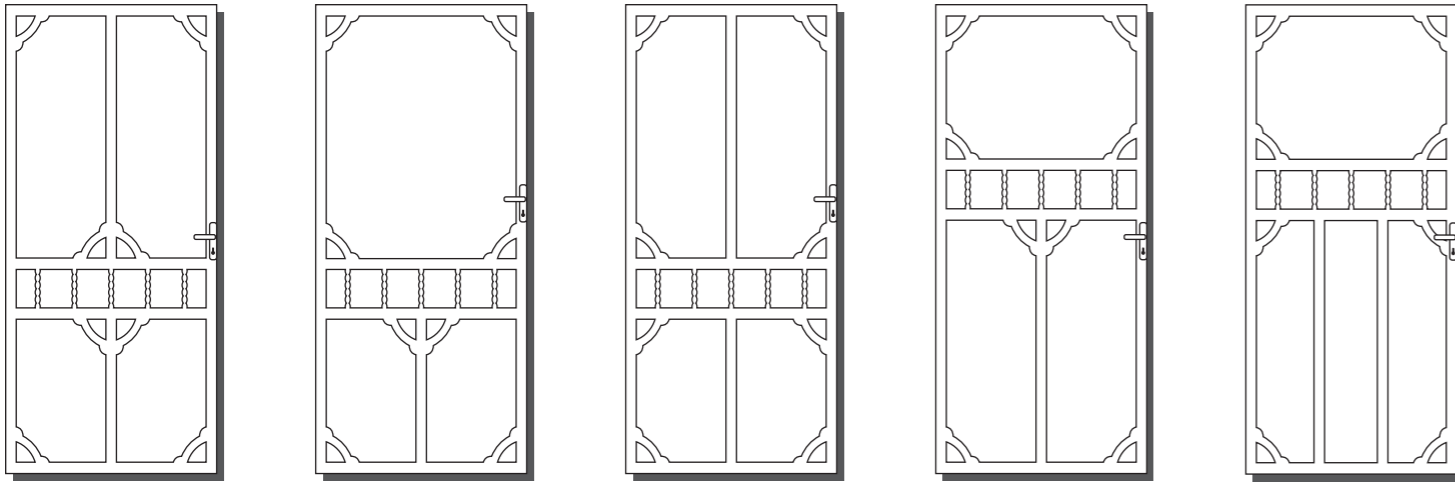

HERITAGE COLLECTION

DAYLESFORD 1   DAYLESFORD 2   DAYLESFORD 3   DAYLESFORD 4   DAYLESFORD 5

OPTIONAL SECURITY BARS AVAILABLE ON HERITAGE COLLECTION

50 x 20 HEAVY DUTY CONSTRUCTION
- WELDED FOR STRENGTH

CHOOSE FROM THE ABOVE SAMPLES OR
CONFIGURE YOUR OWN DESIGN

SAMPLE OF
OPTIONAL
SECURITY
BARS